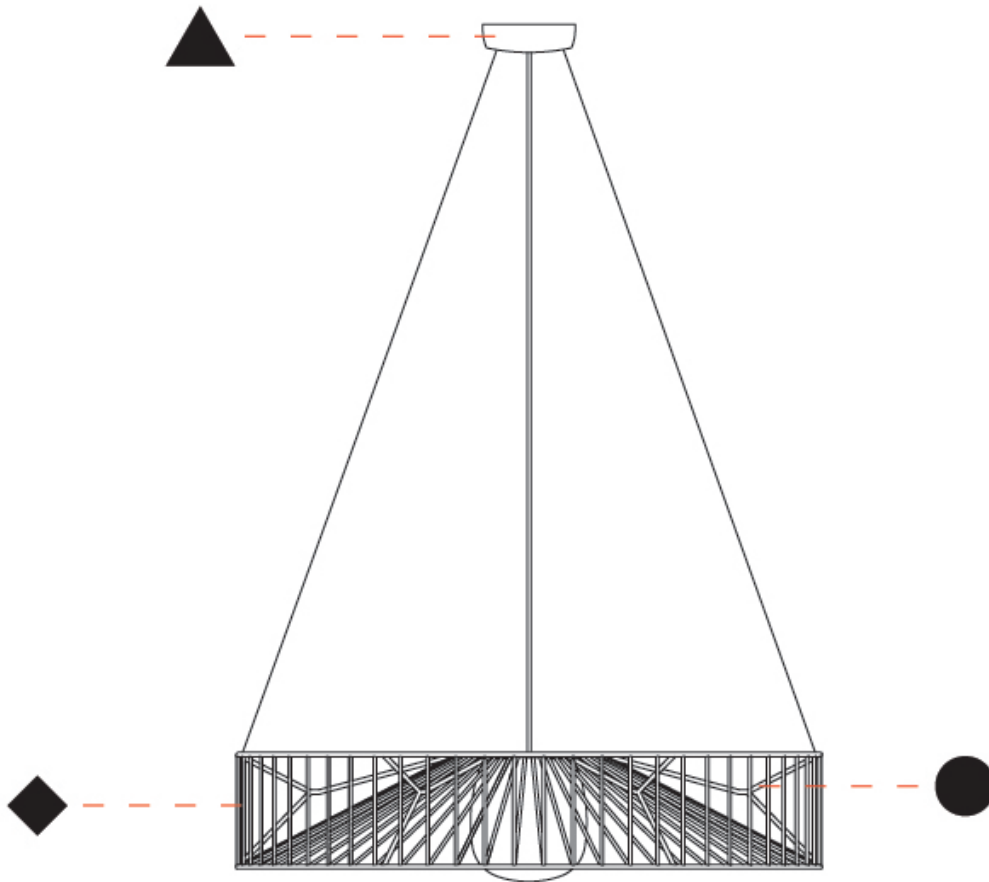

MARIOLA SUSPENSION

E111199-

PROJECT _____

TYPE _____

SPECIFIER _____

QUANTITY _____

DATE _____

E